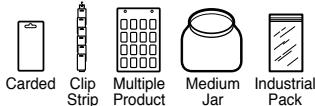

## 18" Pocket Chain with Trigger Snap

• Trigger Snap secures chain to belt loop or purse strap • Tough nickel finish steel link chain • 1-1/8" nickel-plated tempered steel split key ring holds keys or can attach to a wallet for security

To order product by color, follow the Item No. with the (Color No.) Example: No. 169 + (30) = 16930 (50/pk.,blue)